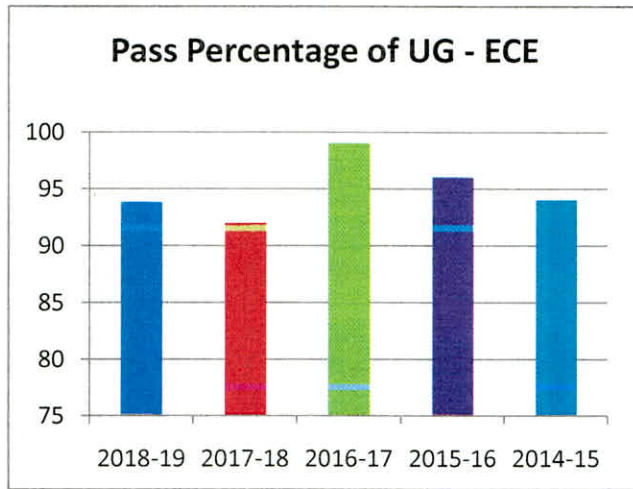

SAPTHAGIRI COLLEGE OF ENGINEERING

(Affiliated to Visvesvaraya Technological University, Belagavi & Approved by AICTE, New Delhi.)

#14/5, Chikkasandra, Hesaraghatta Main Road, Bengaluru- 560 057.

Web: www.sapthagiri.edu.in, Email: principal@sapthagiri.edu.in

Phone:080-28 372800/1/2 Fax: 080-28 372797

Department wise- Result analysis Graphs

Electronic and Communication Engineering										
	UG					PG				
Year	2018-19	2017-18	2016-17	2015-16	2014-15	2018-19	2017-18	2016-17	2015-16	2014-15
Pass Percentage	94	92	99	96	94	0	100	67	100	100

Computer Science and Engineering										
	UG					PG				
Year	2018-19	2017-18	2016-17	2015-16	2014-15	2018-19	2017-18	2016-17	2015-16	2014-15
Pass Percentage	95	90	90	98	96	0	100	100	100	100