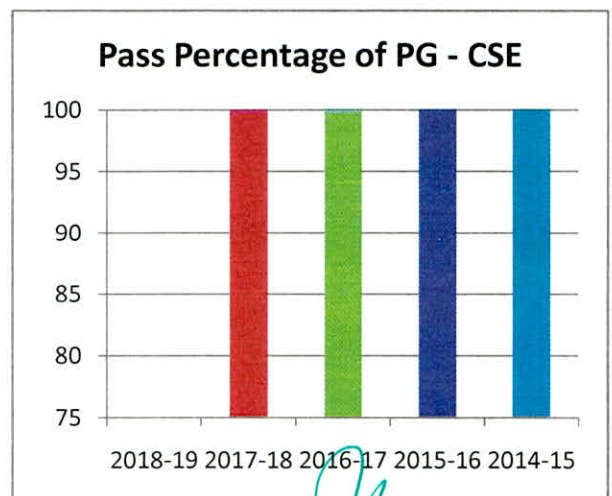

Principal
Sapthagiri College of Engineering
Chikkasandra, Hesaraghatta Road
Bangalore-560 057.