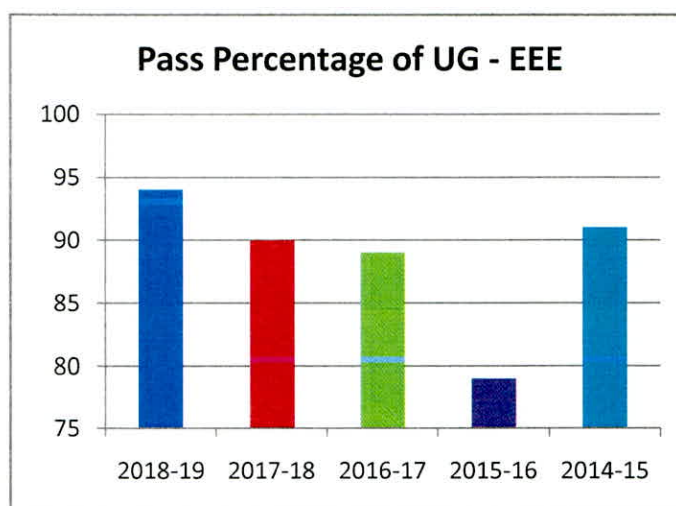

Electrical and Electronics Engineering					
	UG				
Year	2018-19	2017-18	2016-17	2015-16	2014-15
Pass Percentage	94	90	89	79	91