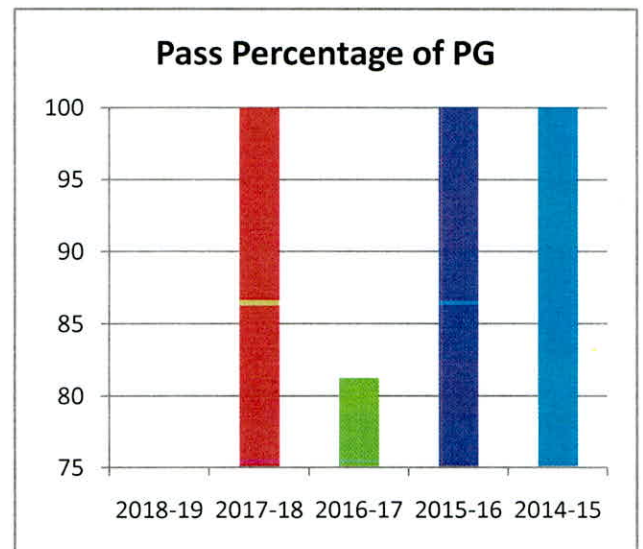

SAPTHAGIRI COLLEGE OF ENGINEERING

(Affiliated to Visvesvaraya Technological University, Belagavi & Approved by AICTE, New Delhi.)

#14/5, Chikkasandra, Hesaraghatta Main Road, Bengaluru- 560 057.

Web: www.sapthagiri.edu.in, Email: principal@sapthagiri.edu.in

Phone:080-28 372800/1/2 Fax: 080-28 372797

Consolidated Result analysis Graphs

	UG				
	Year				
	2018-19	2017-18	2016-17	2015-16	2014-15
Number of students appeared in the final year examination	658	690	596	500	403
Number of students passed in final year examination	623	645	563	467	376
Percentage per Year	94.68	93.48	94.46	93.40	93.30
Average Percentage	93.83				

	PG				
	Year				
	2018-19	2017-18	2016-17	2015-16	2014-15
Number of students appeared in the final year examination	0	5	16	32	28
Number of students passed in final year examination	0	5	13	32	28
Percentage per Year	0	100.00	81.25	100.00	100.00
Average Percentage	95.31				

Principal
Sapthagiri College of Engineering
Chikkasandra, Hesaraghatta Road
Bangalore-560 057