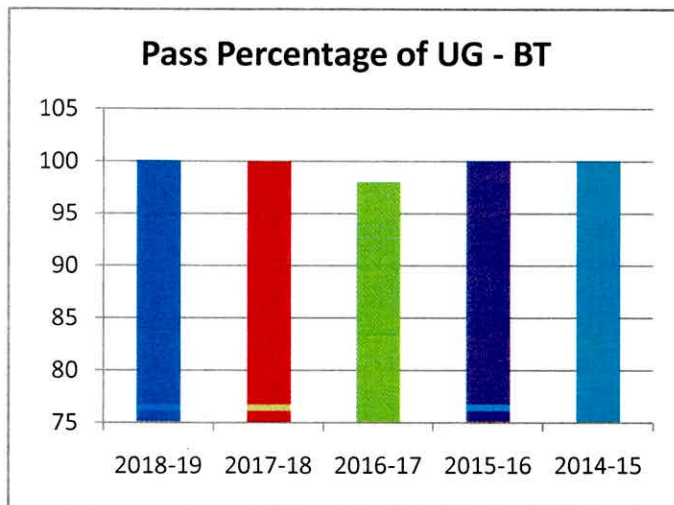

Phone: 080-28 372800/1/2 Fax: 080-28 372797

Biotechnology					
	UG				
Year	2018-19	2017-18	2016-17	2015-16	2014-15
Pass Percentage	100	100	98	100	100

Civil Engineering		
	UG	
Year	2018-19	2017-18
Pass Percentage	90	100