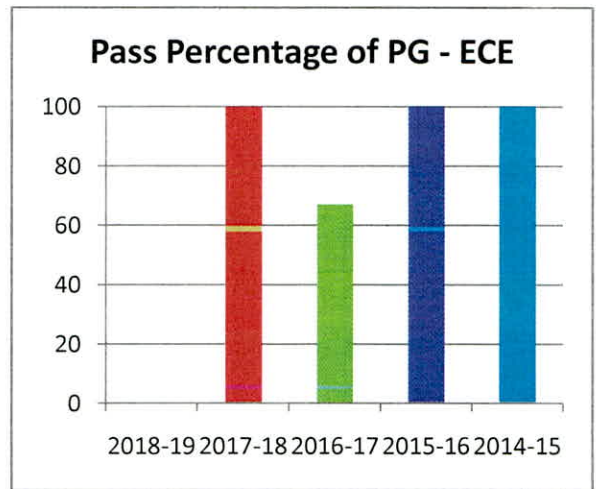

SAPTHAGIRI COLLEGE OF ENGINEERING

(Affiliated to Visvesvaraya Technological University, Belagavi & Approved by AICTE, New Delhi.)

#14/5, Chikkasandra, Hesaraghatta Main Road, Bengaluru- 560 057.

Web: www.sapthagiri.edu.in, Email: principal@sapthagiri.edu.in

Phone:080-28 372800/1/2 Fax: 080-28 372797

Department wise- Result analysis Graphs

Electronic and Communication Engineering										
	UG					PG				
Year	2018-19	2017-18	2016-17	2015-16	2014-15	2018-19	2017-18	2016-17	2015-16	2014-15
Pass Percentage	94	92	99	96	94	0	100	67	100	100

Computer Science and Engineering										
	UG					PG				
Year	2018-19	2017-18	2016-17	2015-16	2014-15	2018-19	2017-18	2016-17	2015-16	2014-15
Pass Percentage	95	90	90	98	96	0	100	100	100	100