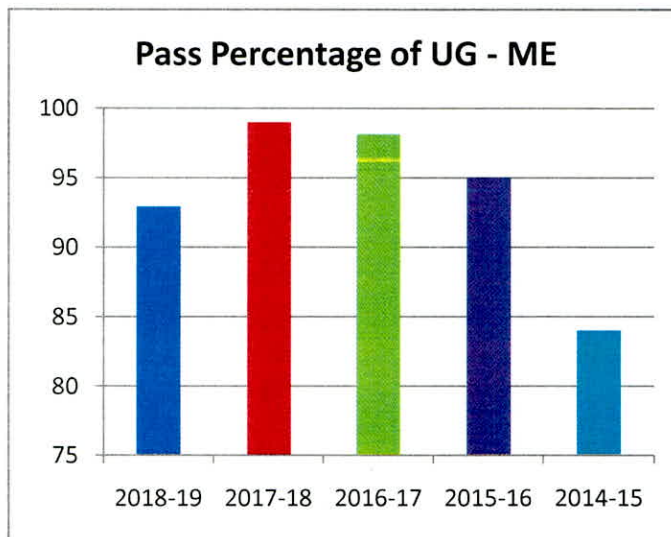

SAPTHAGIRI COLLEGE OF ENGINEERING

(Affiliated to Visvesvaraya Technological University, Belagavi & Approved by AICTE, New Delhi.)

#14/5, Chikkasandra, Hesaraghatta Main Road, Bengaluru- 560 057.

Web: www.sapthagiri.edu.in, Email: principal@sapthagiri.edu.in

Phone: 080-28 372800/1/2 Fax: 080-28 372797

Mechanical Engineering					
	UG				
Year	2018-19	2017-18	2016-17	2015-16	2014-15
Pass Percentage	93	99	98	95	84