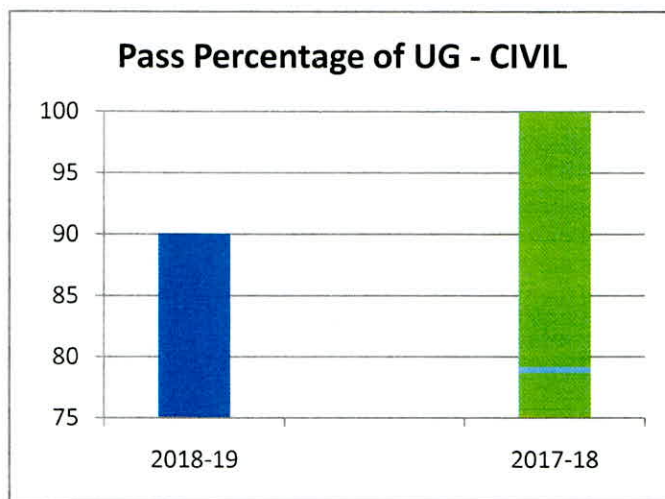

Phone: 080-28 372800/1/2 Fax: 080-28 372797

Biotechnology					
	UG				
Year	2018-19	2017-18	2016-17	2015-16	2014-15
Pass Percentage	100	100	98	100	100

Civil Engineering		
	UG	
Year	2018-19	2017-18
Pass Percentage	90	100