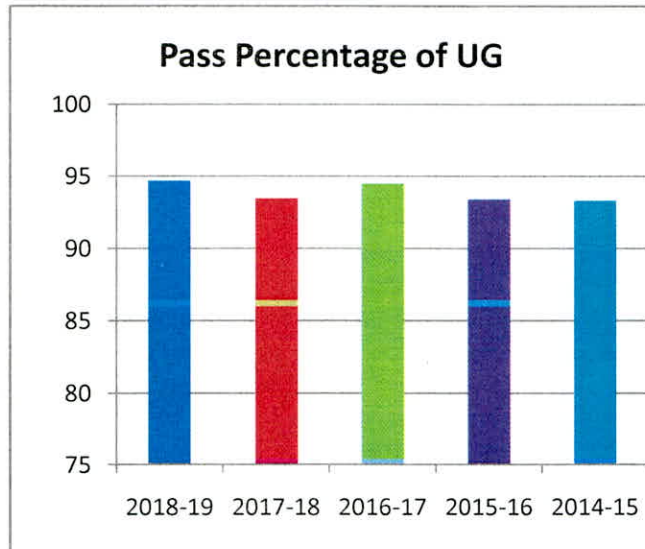

SAPTHAGIRI COLLEGE OF ENGINEERING

(Affiliated to Visvesvaraya Technological University, Belagavi & Approved by AICTE, New Delhi.)

#14/5, Chikkasandra, Hesaraghatta Main Road, Bengaluru- 560 057.

Web: www.sapthagiri.edu.in, Email: principal@sapthagiri.edu.in

Phone:080-28 372800/1/2 Fax: 080-28 372797

Consolidated Result analysis Graphs

	UG				
	Year				
	2018-19	2017-18	2016-17	2015-16	2014-15
Number of students appeared in the final year examination	658	690	596	500	403
Number of students passed in final year examination	623	645	563	467	376
Percentage per Year	94.68	93.48	94.46	93.40	93.30
Average Percentage	93.83				

	PG				
	Year				
	2018-19	2017-18	2016-17	2015-16	2014-15
Number of students appeared in the final year examination	0	5	16	32	28
Number of students passed in final year examination	0	5	13	32	28
Percentage per Year	0	100.00	81.25	100.00	100.00
Average Percentage	95.31				

Principal
Sapthagiri College of Engineering
Chikkasandra, Hesaraghatta Road
Bangalore-560 057