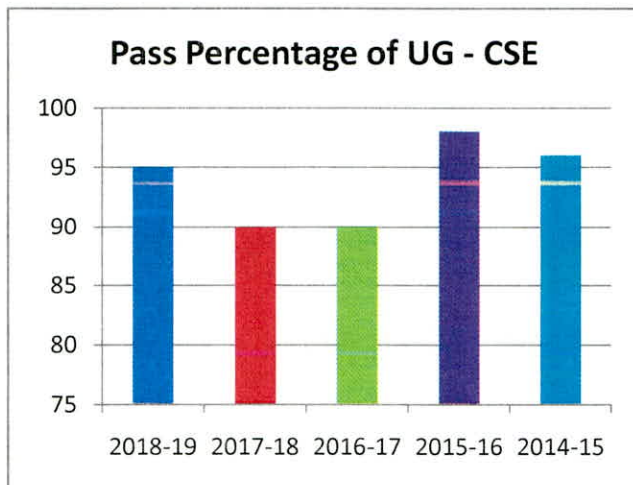

Principal
Sapthagiri College of Engineering
Chikkasandra, Hesaraghatta Road
Bangalore-560 057.